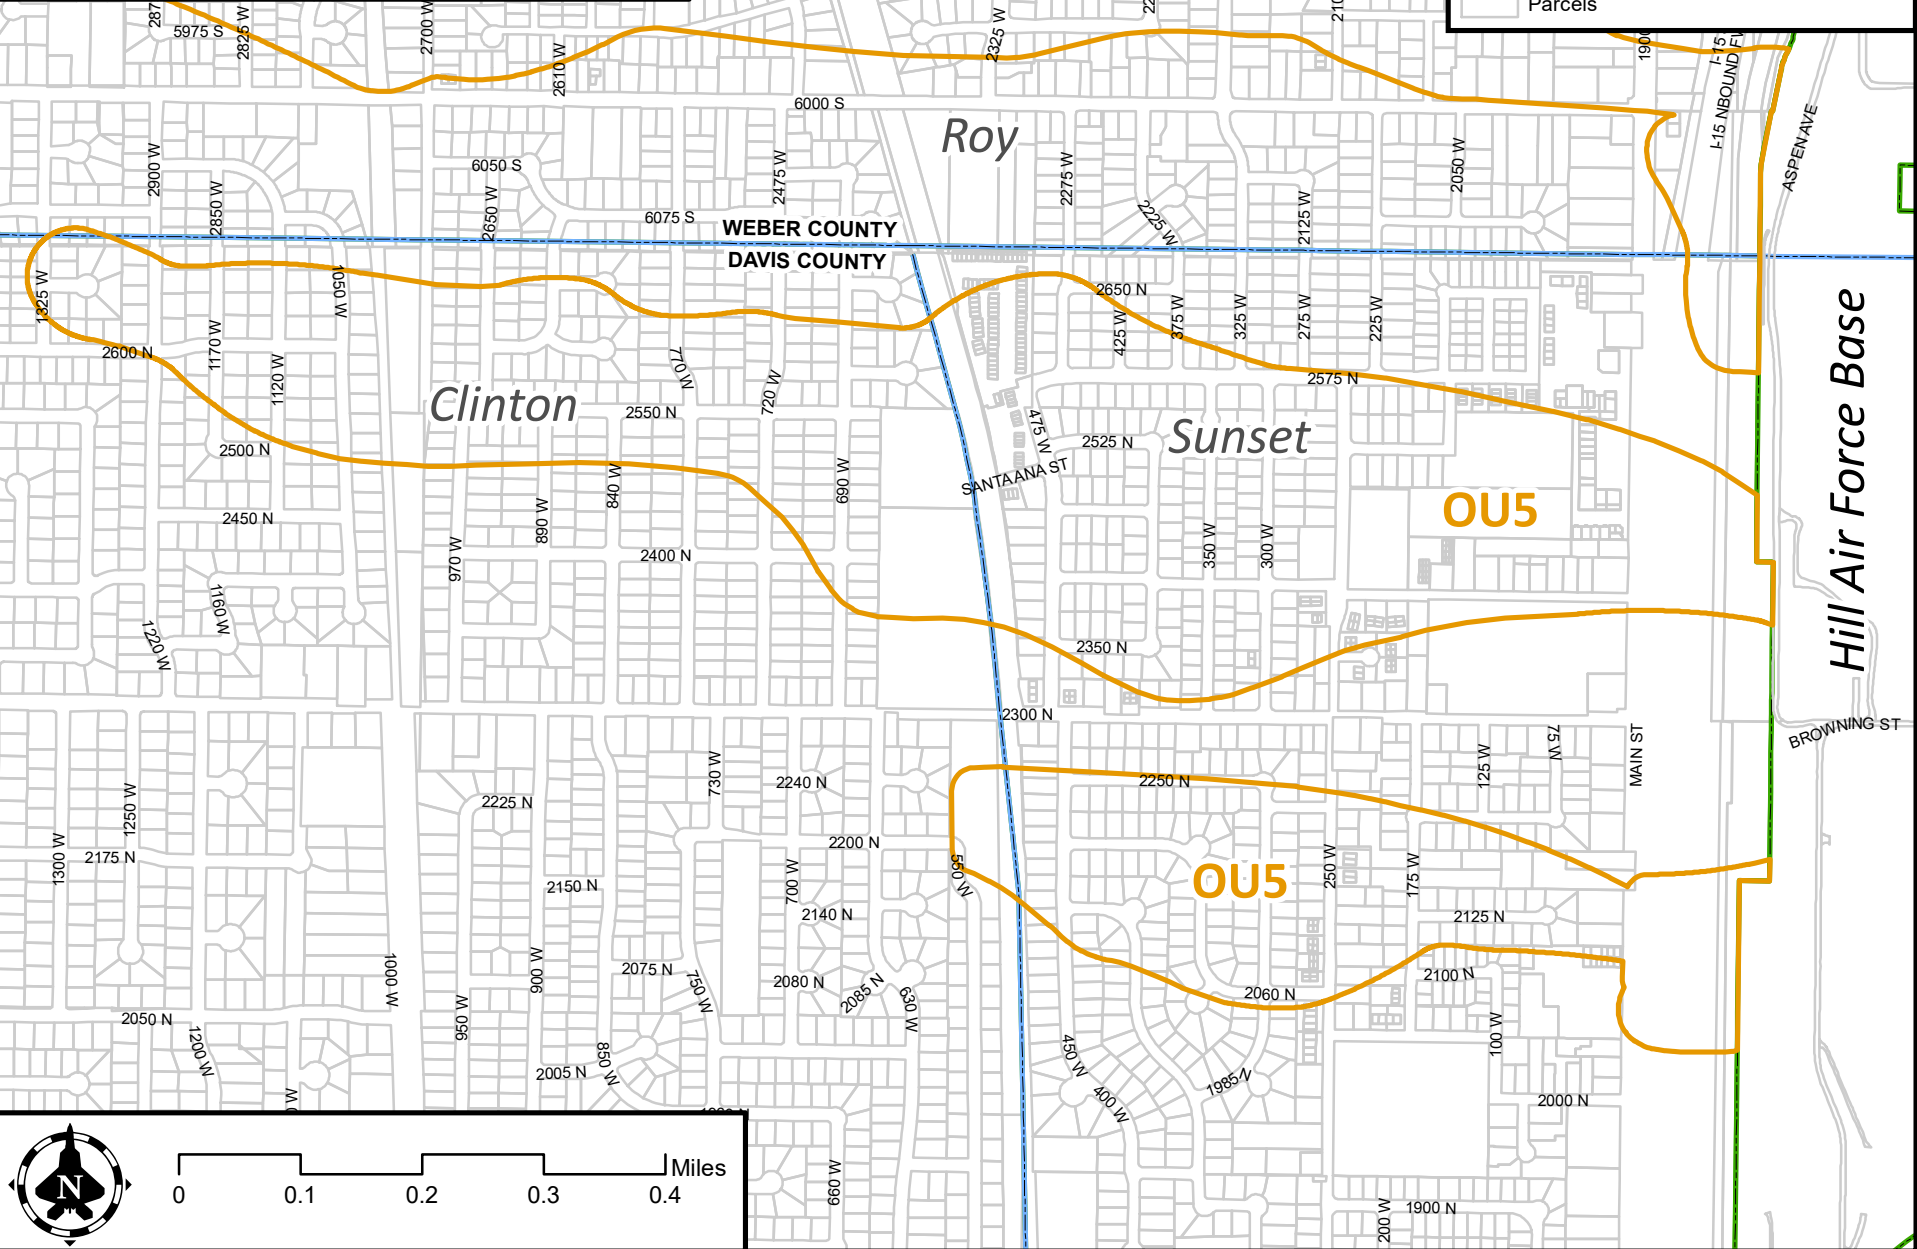

Area of Indoor Air Investigation  
OU5  
2022-2023 Sampling Season

**Legend**

- Areas of Potential Evaluation 2022-2023
- Municipal Boundaries
- Hill AFB Boundary
- Parcels

Hill Air Force Base

OU12

OU5

OU5

0 0.1 0.2 0.3 0.4 Miles