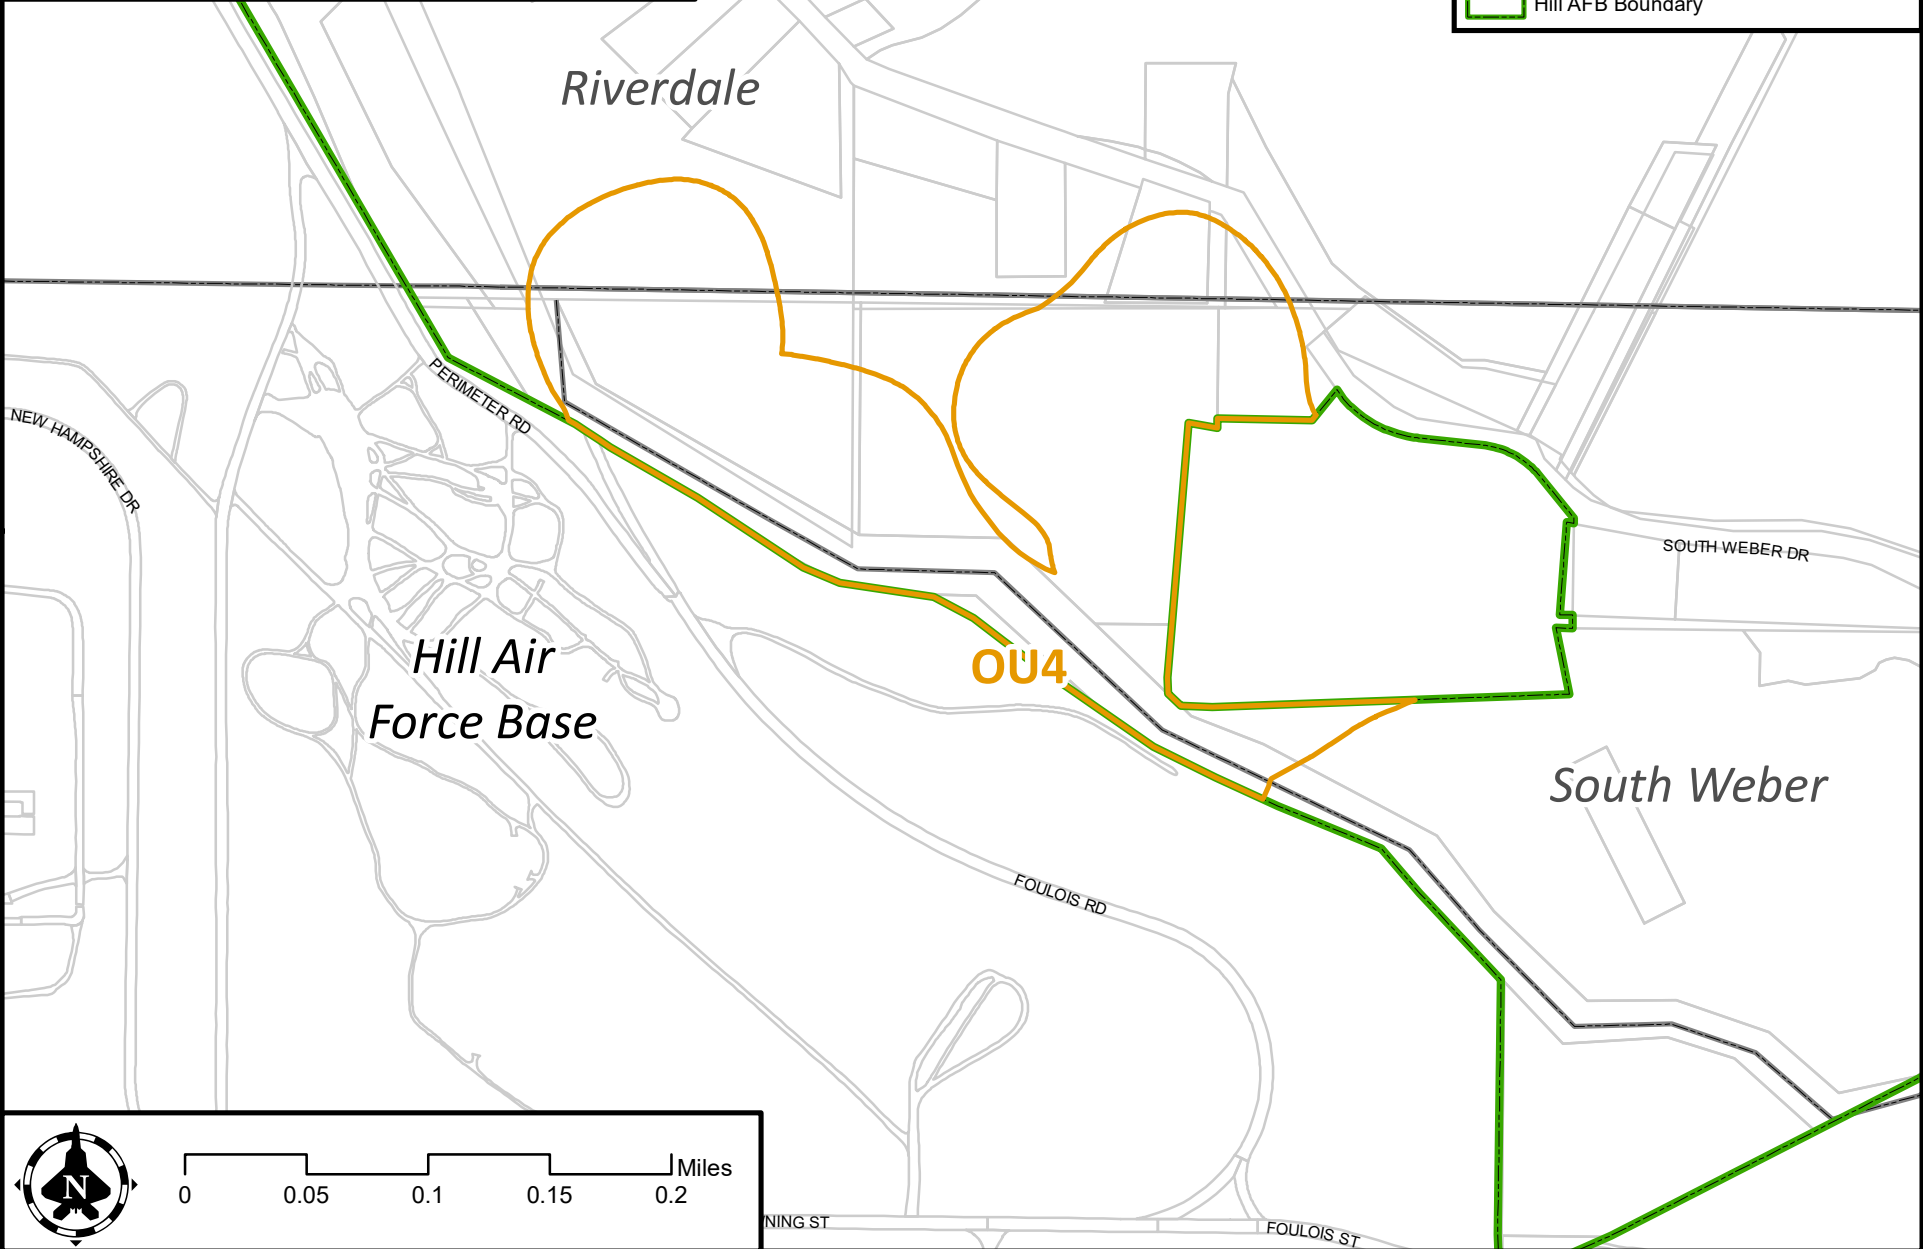

Area of Indoor Air Investigation
OU4
2021-2022 Sampling Season

Legend

-  Areas of Potential Evaluation 2021-2022
-  Municipal Boundaries
-  Parcels
-  Hill AFB Boundary

  Miles
0 0.05 0.1 0.15 0.2